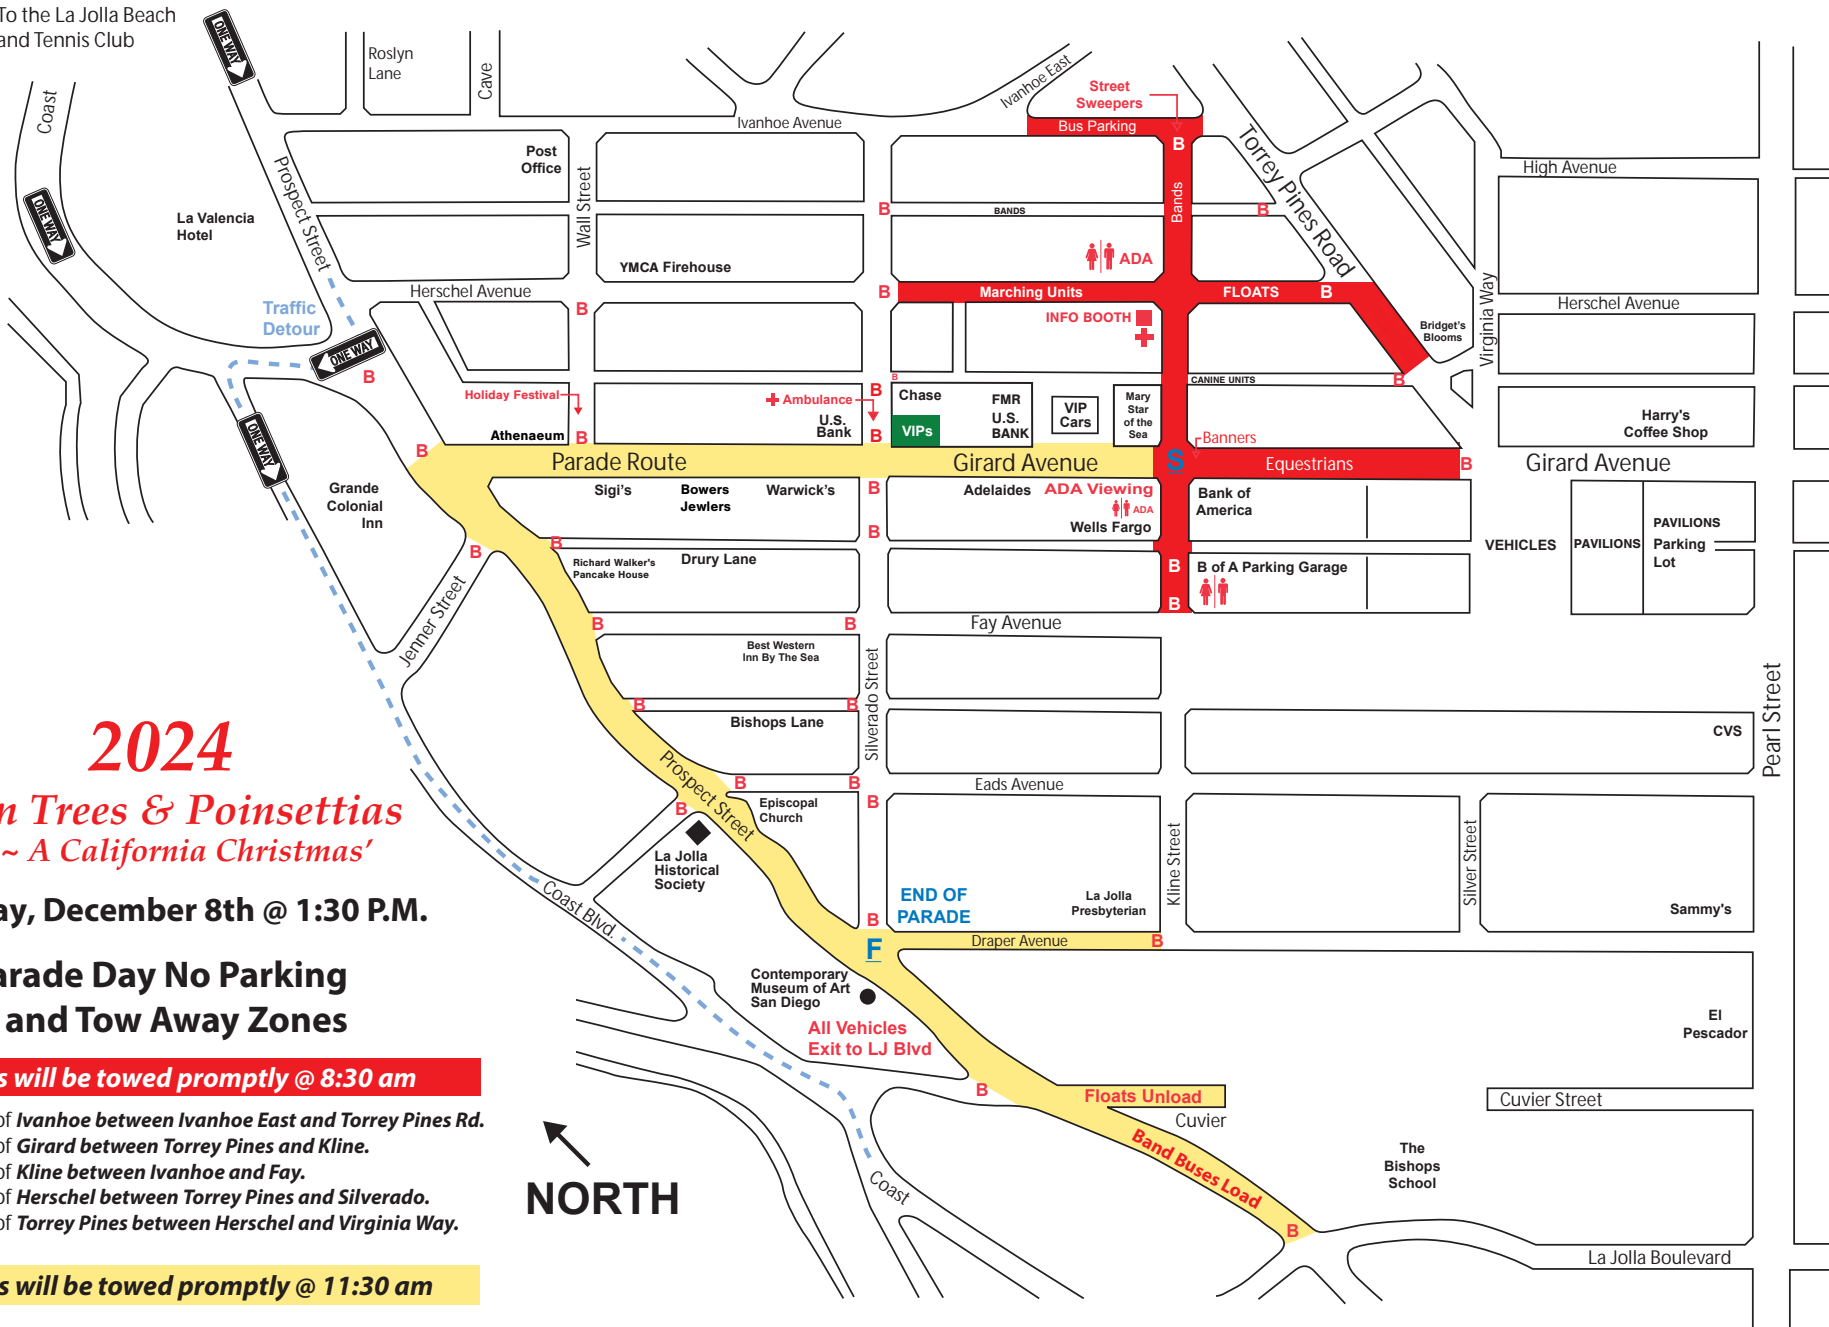

To the La Jolla Beach and Tennis Club

### Parade Day No Parking and Tow Away Zones

**Vehicles will be towed promptly @ 8:30 am**

- Both sides of **Ivanhoe** between Ivanhoe East and Torrey Pines Rd.
- Both sides of **Girard** between Torrey Pines and Kline.
- Both sides of **Kline** between Ivanhoe and Fay.
- Both sides of **Herschel** between Torrey Pines and Silverado.
- Both sides of **Torrey Pines** between Herschel and Virginia Way.

**Vehicles will be towed promptly @ 11:30 am**

- Both sides of **Girard** between Kline and Prospect.
- Both sides of **Prospect** between Girard and La Jolla Blvd.
- Both sides of **Draper** between Silverado and Kline.

**B=Barricades S=Start F=Finish** = Restrooms **+** = First Aid **- - -** = Traffic Detour