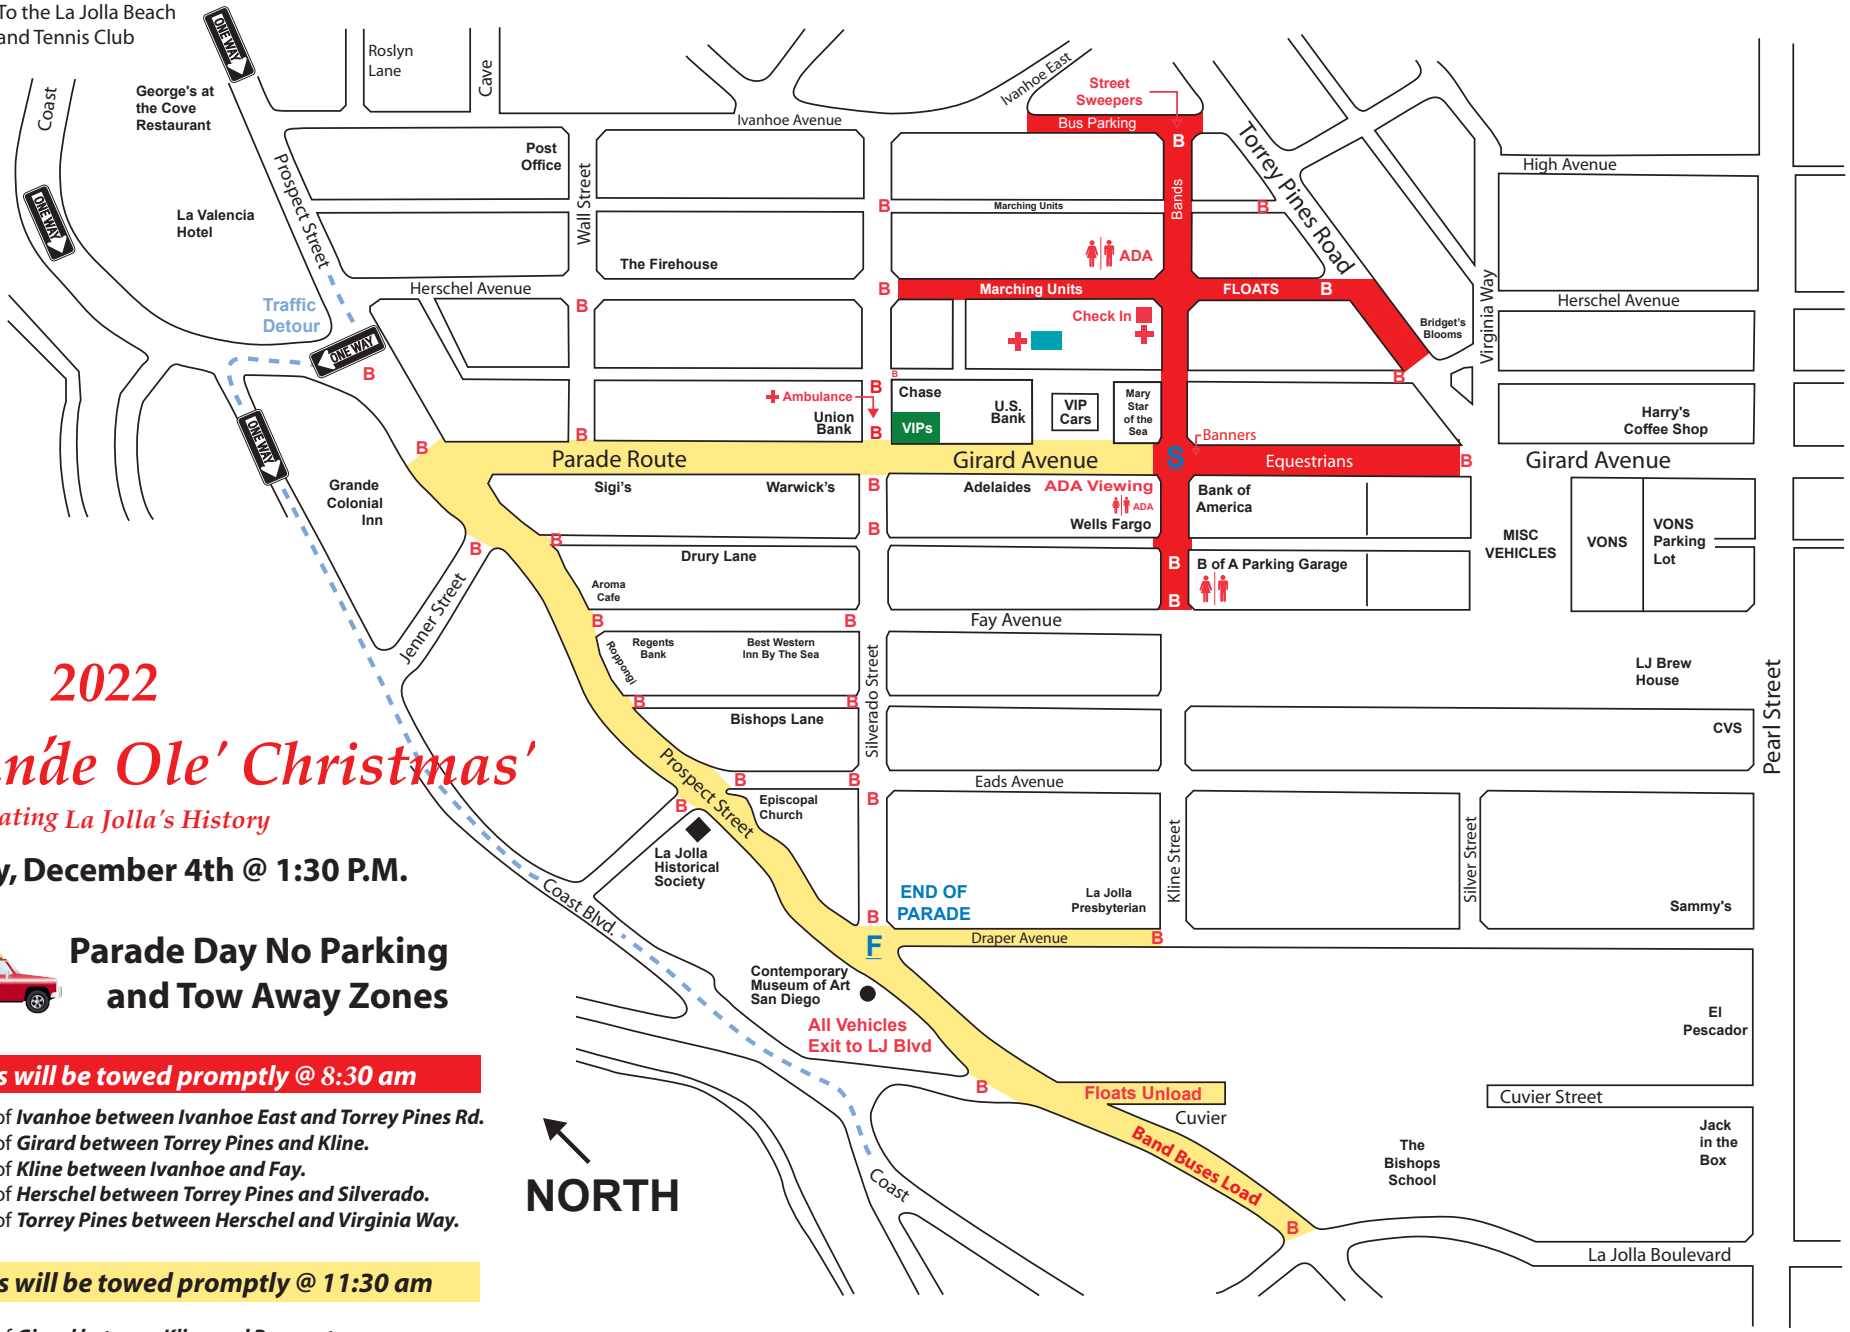

To the La Jolla Beach and Tennis Club

2022 'Grande Ole' Christmas'

Celebrating La Jolla's History

Sunday, December 4th @ 1:30 P.M.

Parade Day No Parking and Tow Away Zones

Vehicles will be towed promptly @ 8:30 am

- Both sides of **Ivanhoe** between Ivanhoe East and Torrey Pines Rd.
- Both sides of **Girard** between Torrey Pines and Kline.
- Both sides of **Kline** between Ivanhoe and Fay.
- Both sides of **Herschel** between Torrey Pines and Silverado.
- Both sides of **Torrey Pines** between Herschel and Virginia Way.

Vehicles will be towed promptly @ 11:30 am

- Both sides of **Girard** between Kline and Prospect.
- Both sides of **Prospect** between Girard and La Jolla Blvd.
- Both sides of **Draper** between Silverado and Kline.

B=Barricades S=Start F=Finish = Restrooms = First Aid - - - - Traffic Detour

NORTH