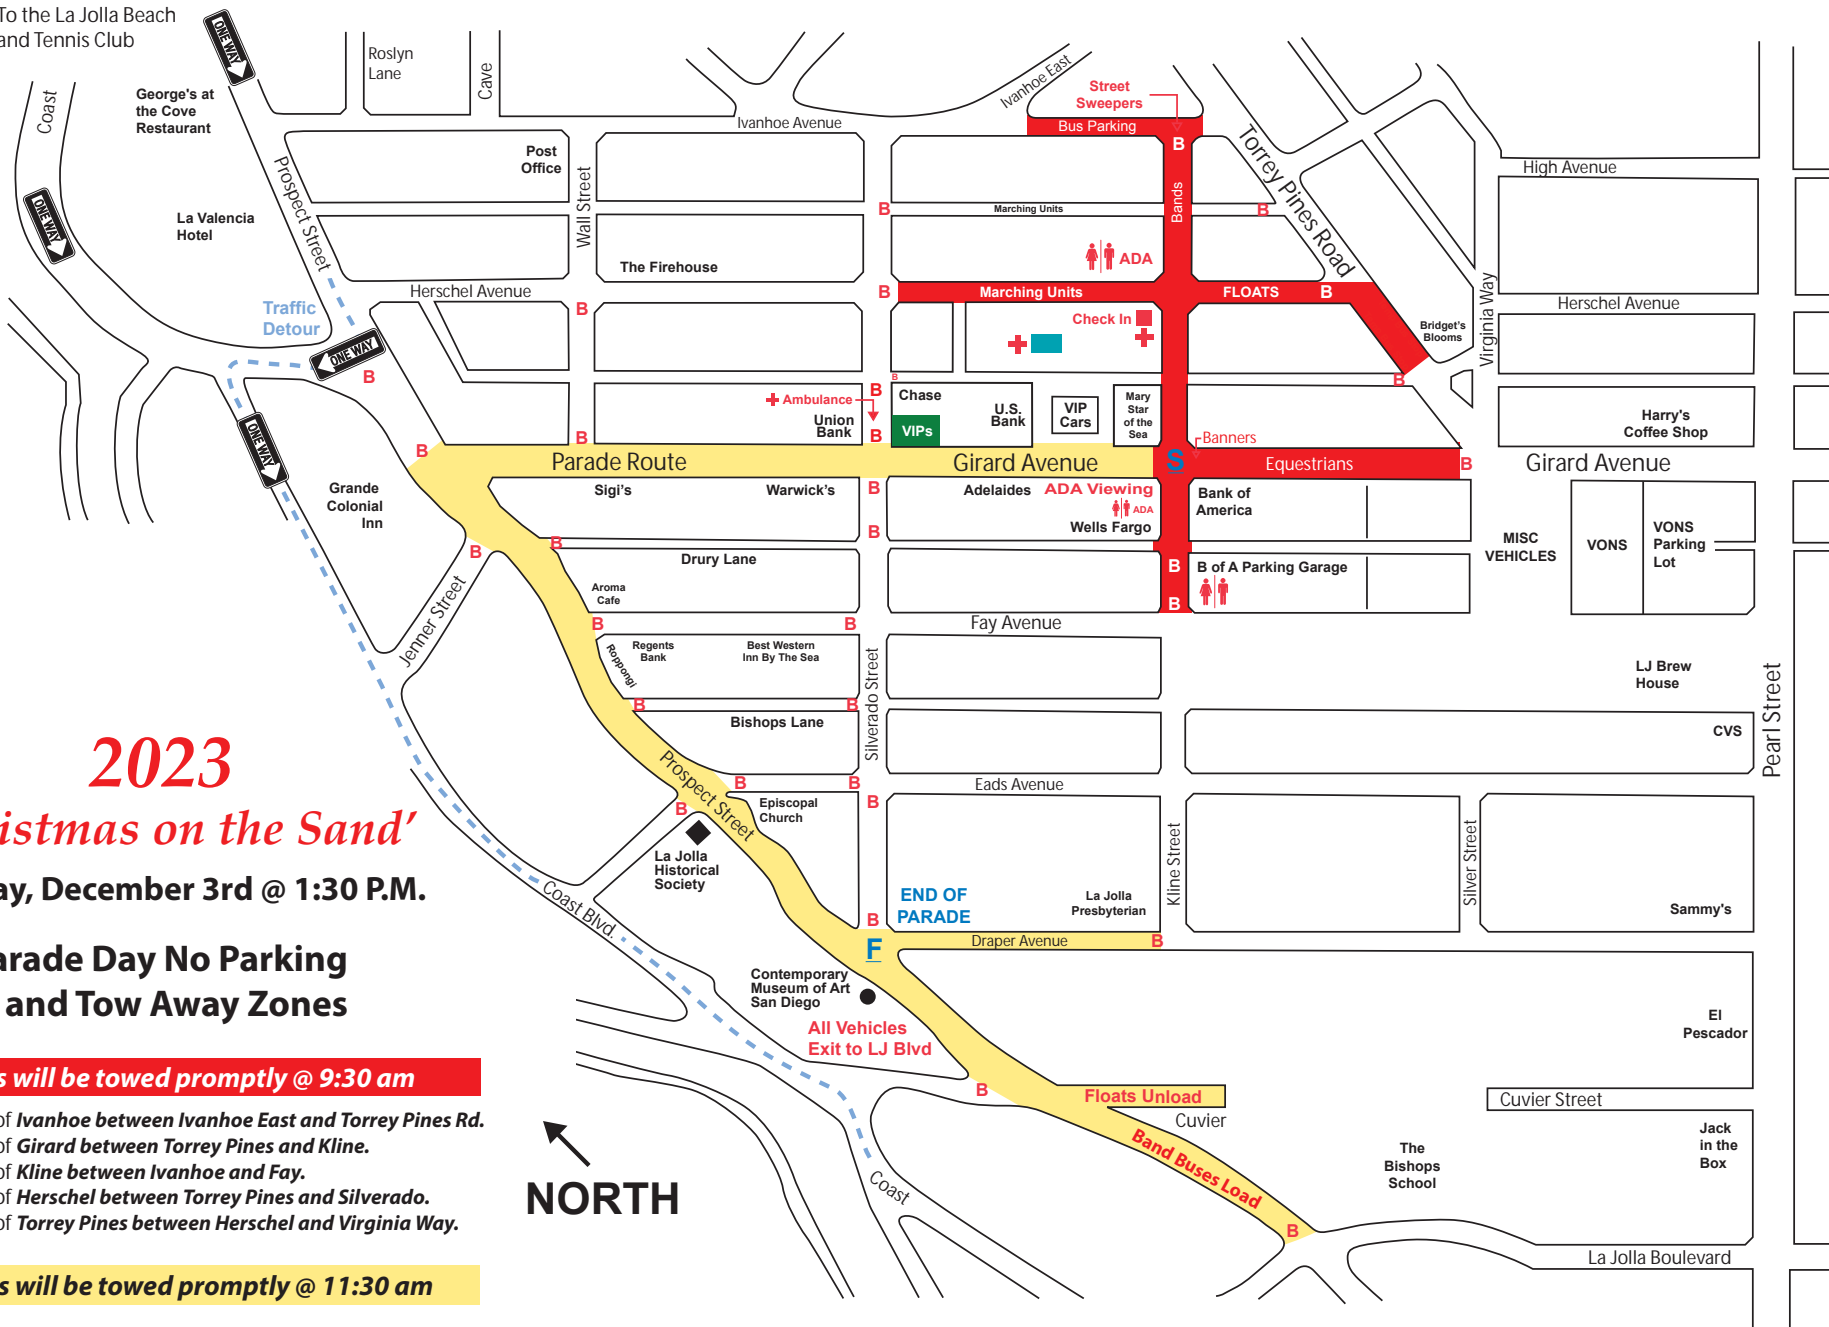

To the La Jolla Beach and Tennis Club

2023

'Christmas on the Sand'

Sunday, December 3rd @ 1:30 P.M.

Parade Day No Parking and Tow Away Zones

Vehicles will be towed promptly @ 9:30 am

- Both sides of **Ivanhoe** between **Ivanhoe East** and **Torrey Pines Rd.**
- Both sides of **Girard** between **Torrey Pines** and **Kline.**
- Both sides of **Kline** between **Ivanhoe** and **Fay.**
- Both sides of **Herschel** between **Torrey Pines** and **Silverado.**
- Both sides of **Torrey Pines** between **Herschel** and **Virginia Way.**

Vehicles will be towed promptly @ 11:30 am

- Both sides of **Girard** between **Kline** and **Prospect.**
- Both sides of **Prospect** between **Girard** and **La Jolla Blvd.**
- Both sides of **Draper** between **Silverado** and **Kline.**

B=Barricades S=Start F=Finish = Restrooms = First Aid = Traffic Detour