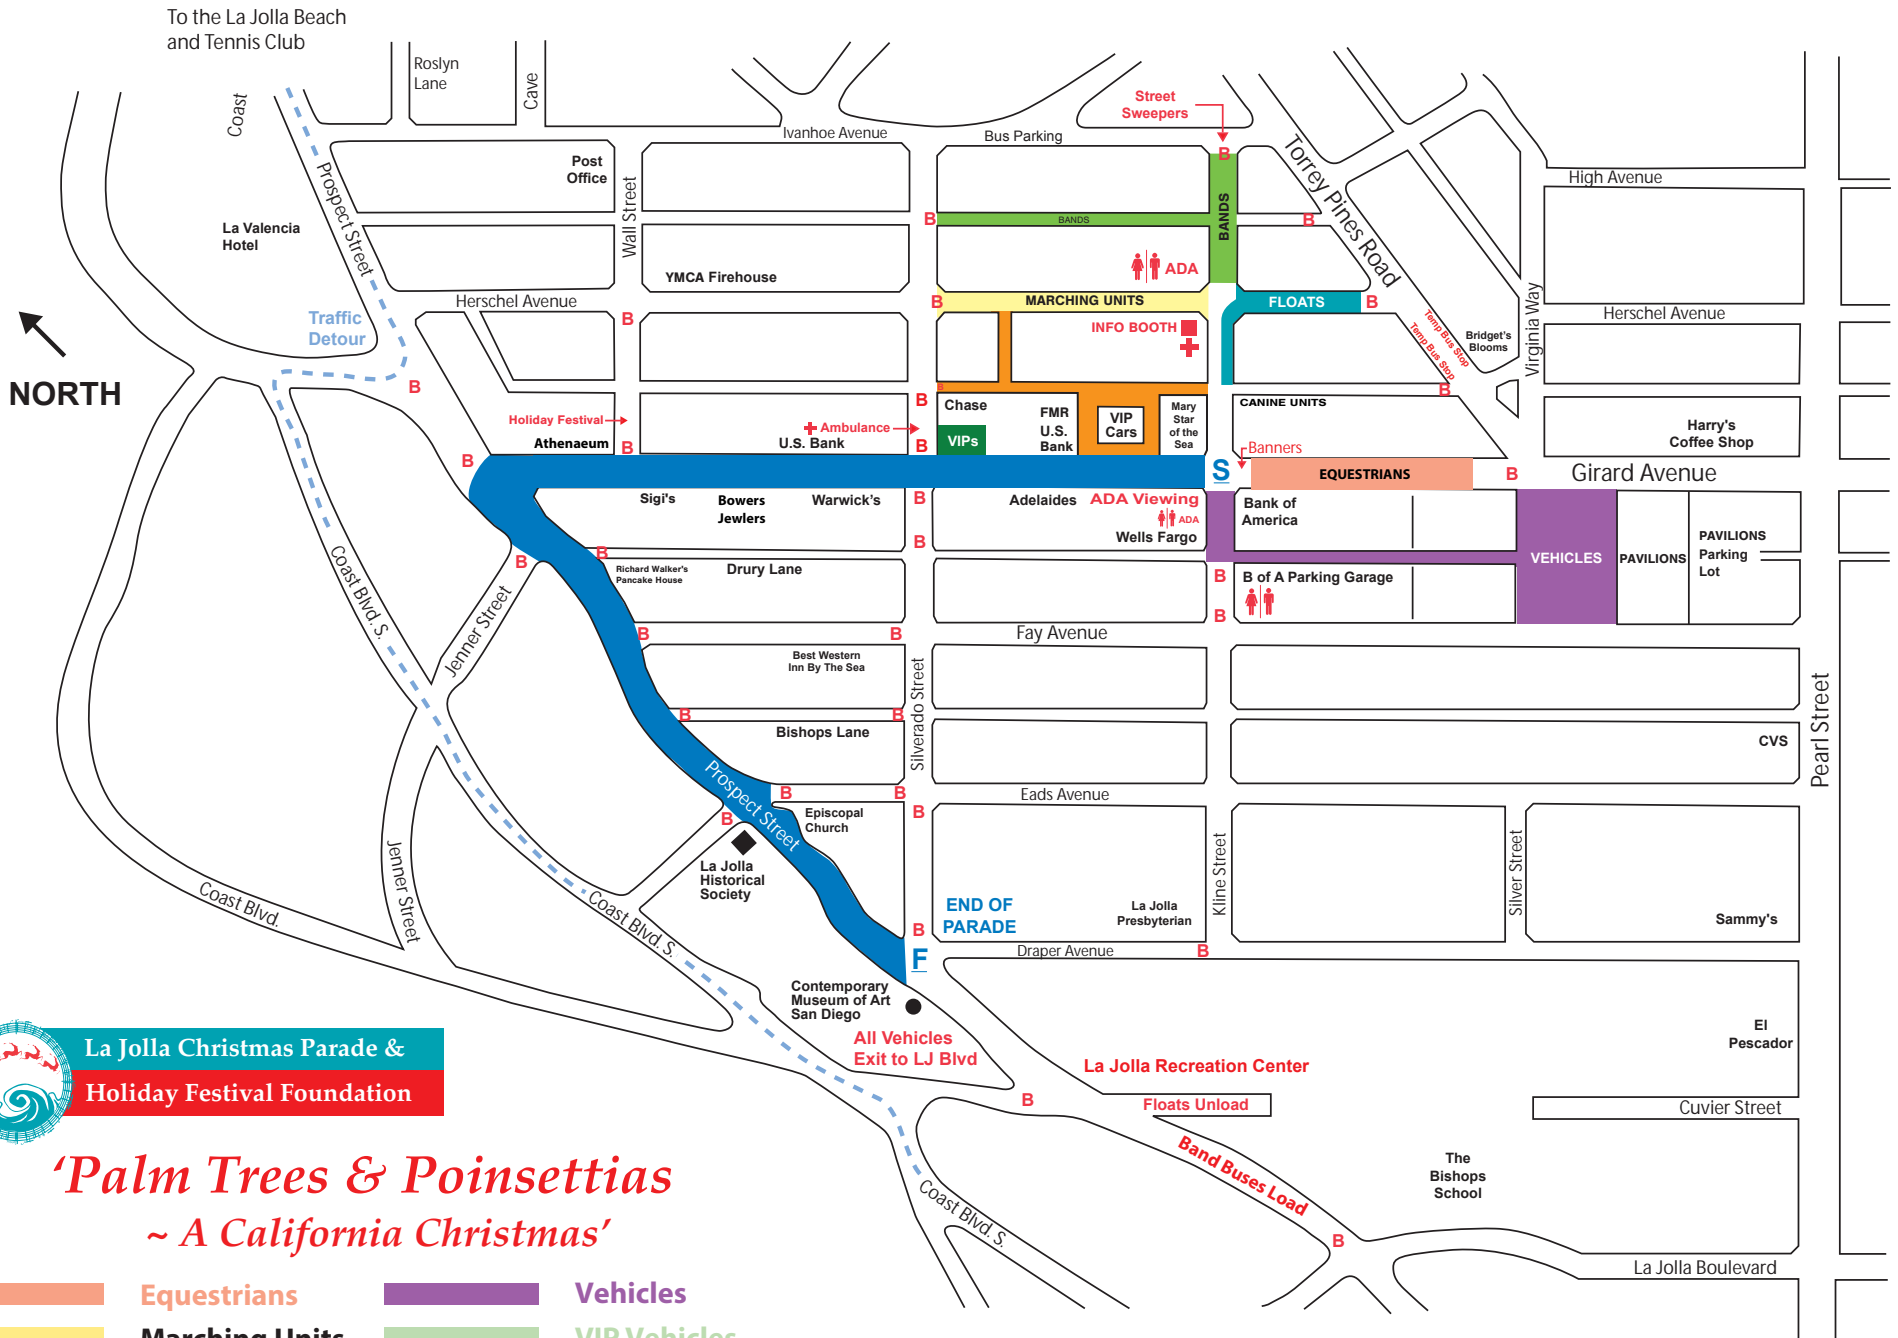

2024 La Jolla Christmas Parade & Holiday Festival

Sunday, December 8th— 11:30 pm to 4:00 pm

Parade Map

1:30pm - 4:00 pm

'Palm Trees & Poinsettias' ~ A California Christmas'

- Equestrians
- Marching Units
- Floats
- Vehicles
- VIP Vehicles
- VIP Assembly

B=Barricades S=Start F=Finish ♀♂=Restrooms + = First Aid - - - Traffic Detour