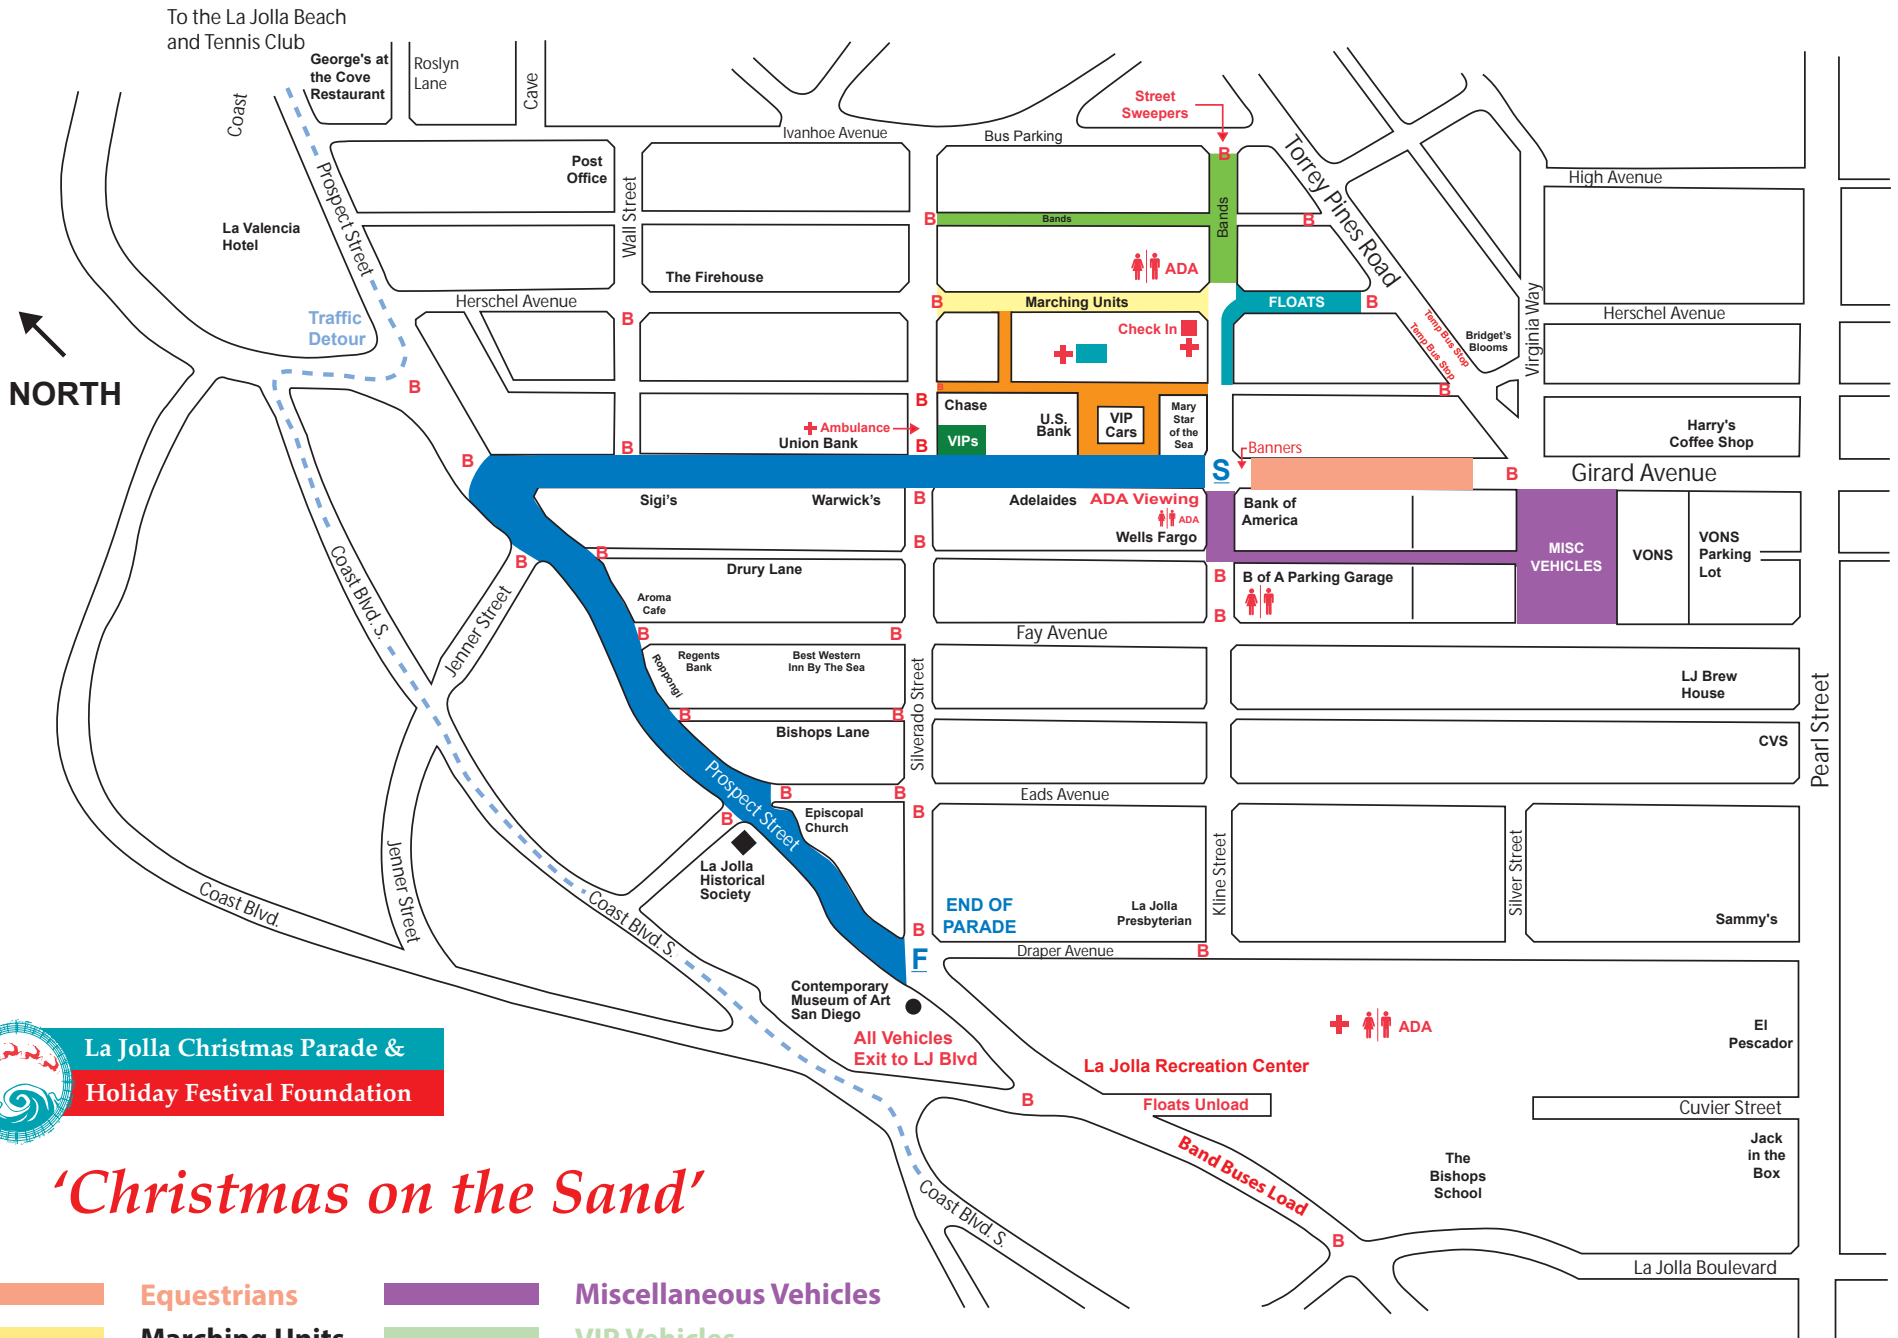

2023 La Jolla Christmas Parade & Holiday Festival

Sunday, December 3rd— 11:30 pm to 4:00 pm

Parade Map

1:30pm - 4:00 pm

'Christmas on the Sand'

- Equestrians
- Marching Units
- Floats
- Miscellaneous Vehicles
- VIP Vehicles
- VIP Assembly

B=Barricades S=Start F=Finish 🚻=Restrooms 🏥=First Aid - - - Traffic Detour