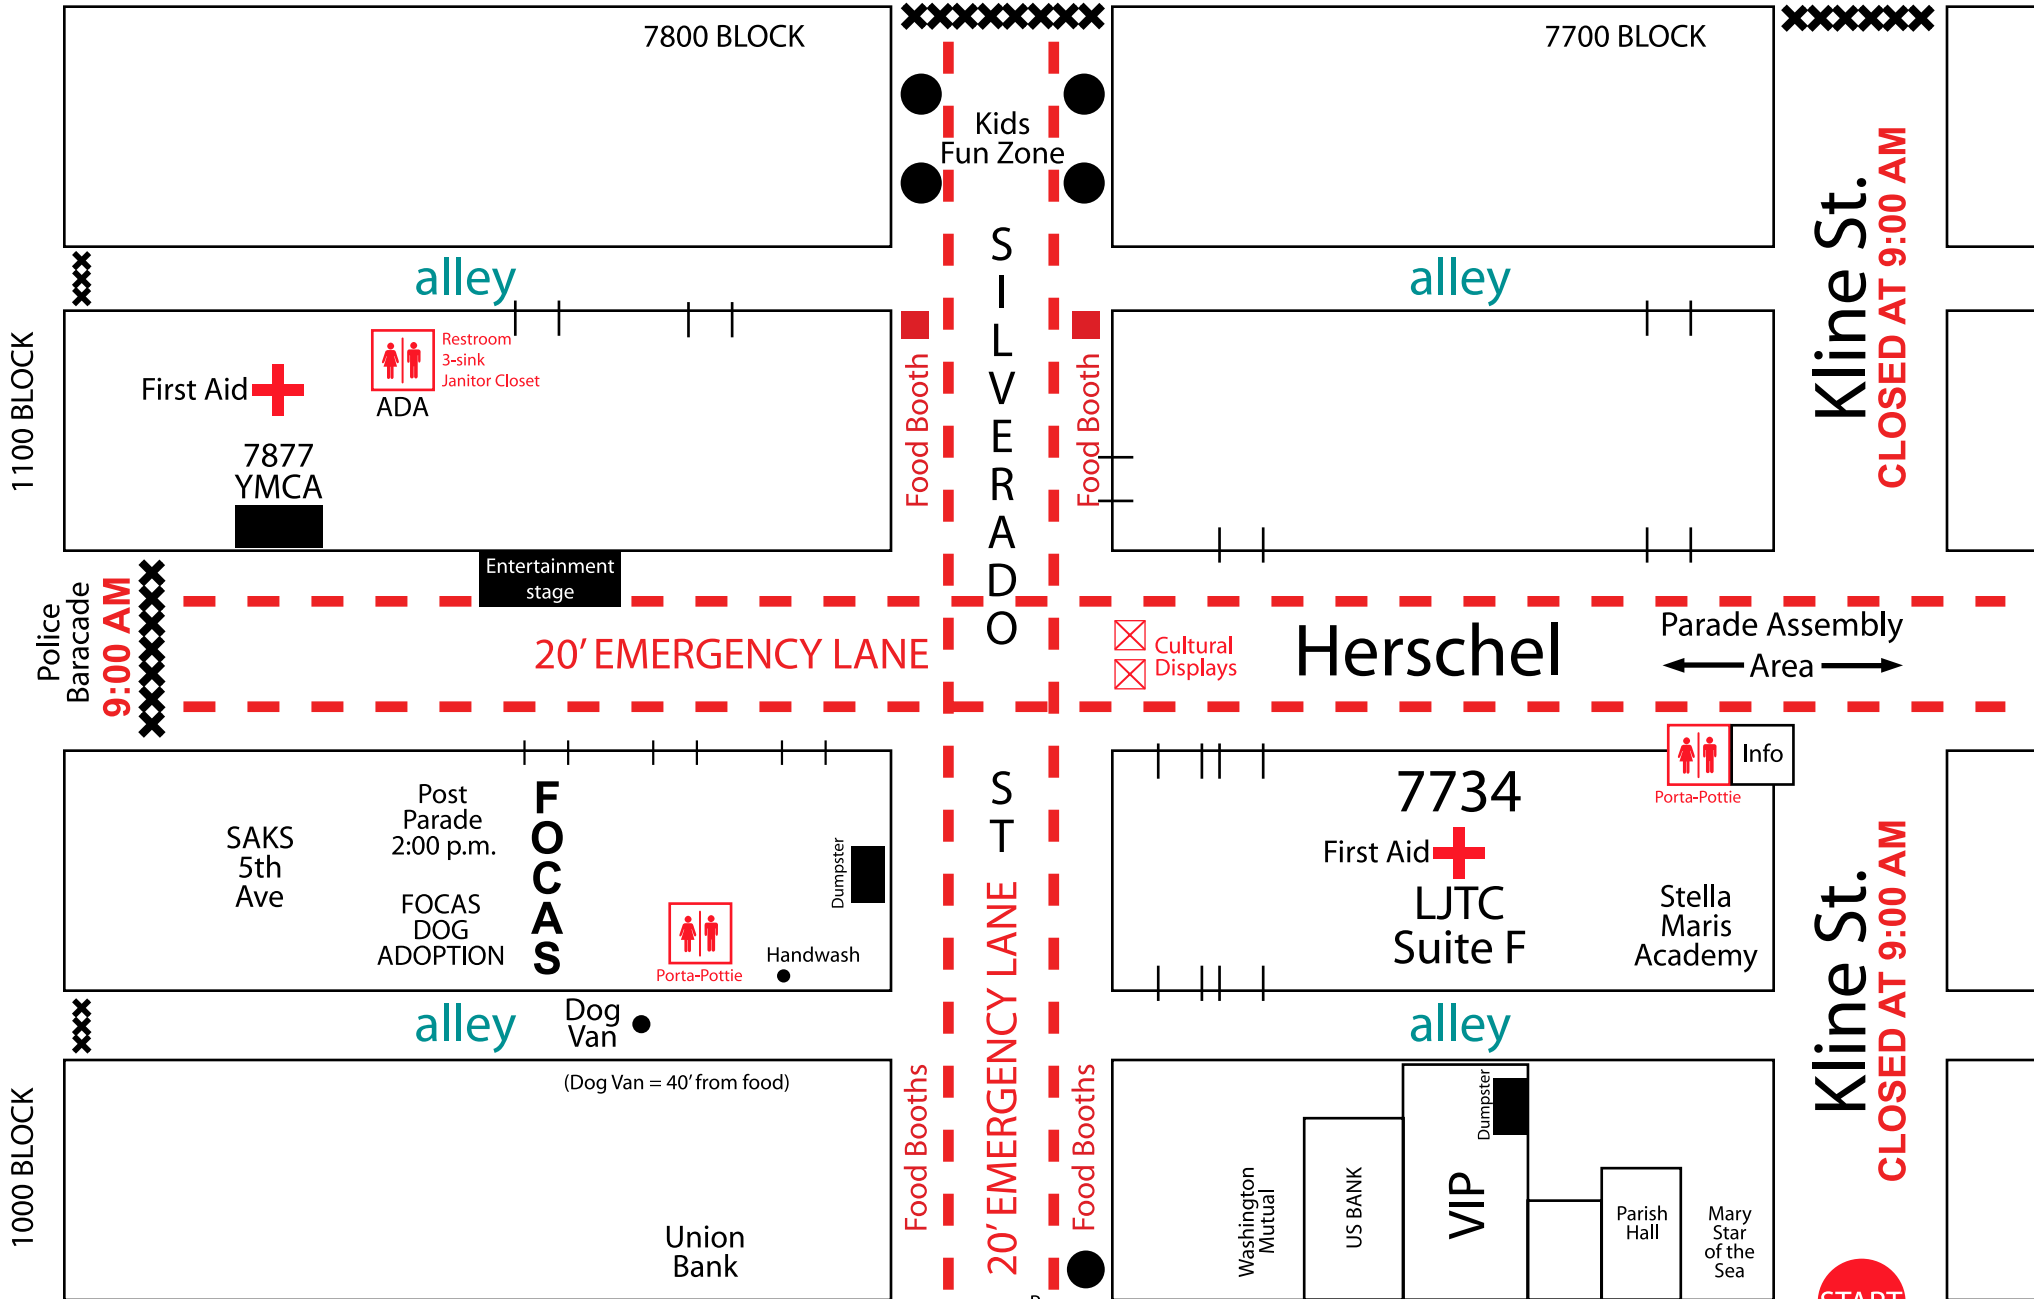

La Jolla Christmas Parade

DEC 2, 2007

Arts and Crafts Faire

Ivanhoe

Street Closed

Street Closed
6:00 AM

Kline St.
CLOSED AT 9:00 AM

Kline St.
CLOSED AT 9:00 AM

START

Parade Route

Girard Avenue